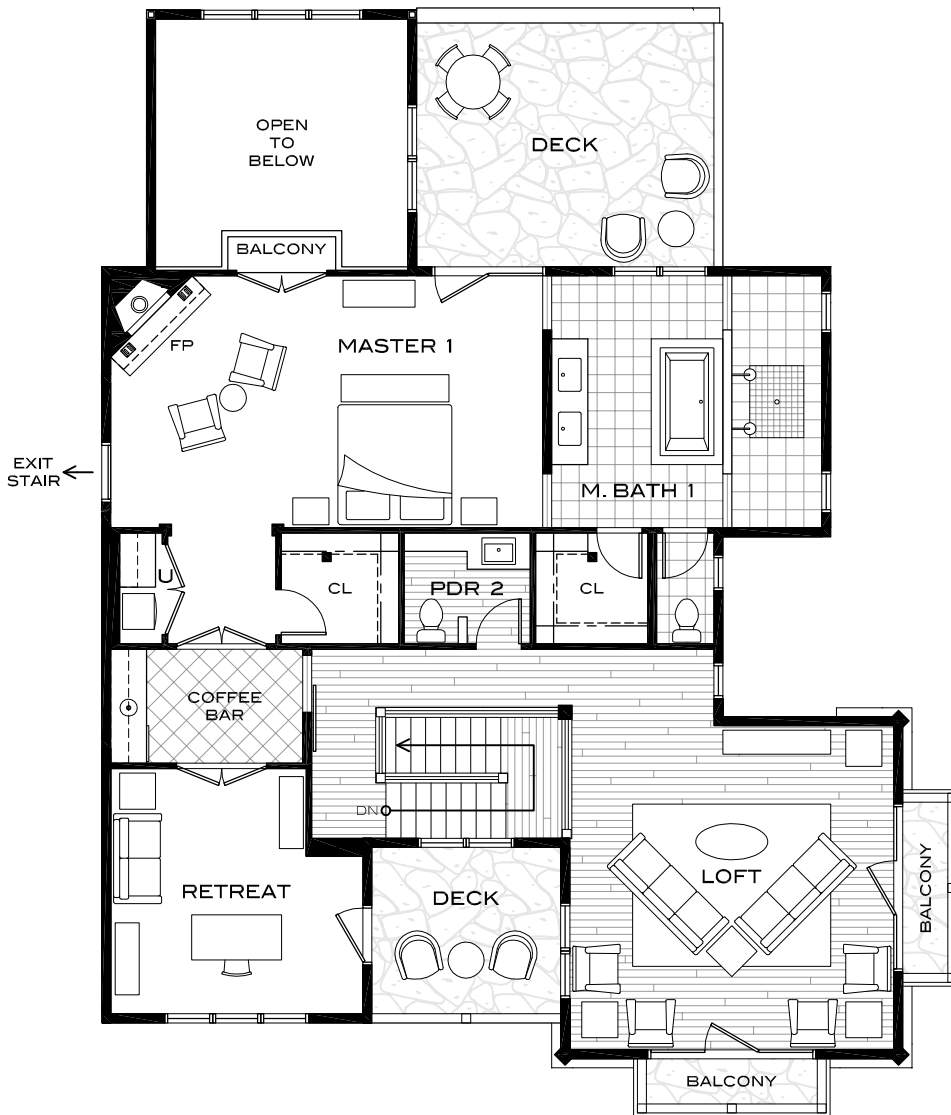

UPPER LEVEL
1541 S.F.

UNIT 502

4602 S.F.

4 BEDROOM

5 BATH