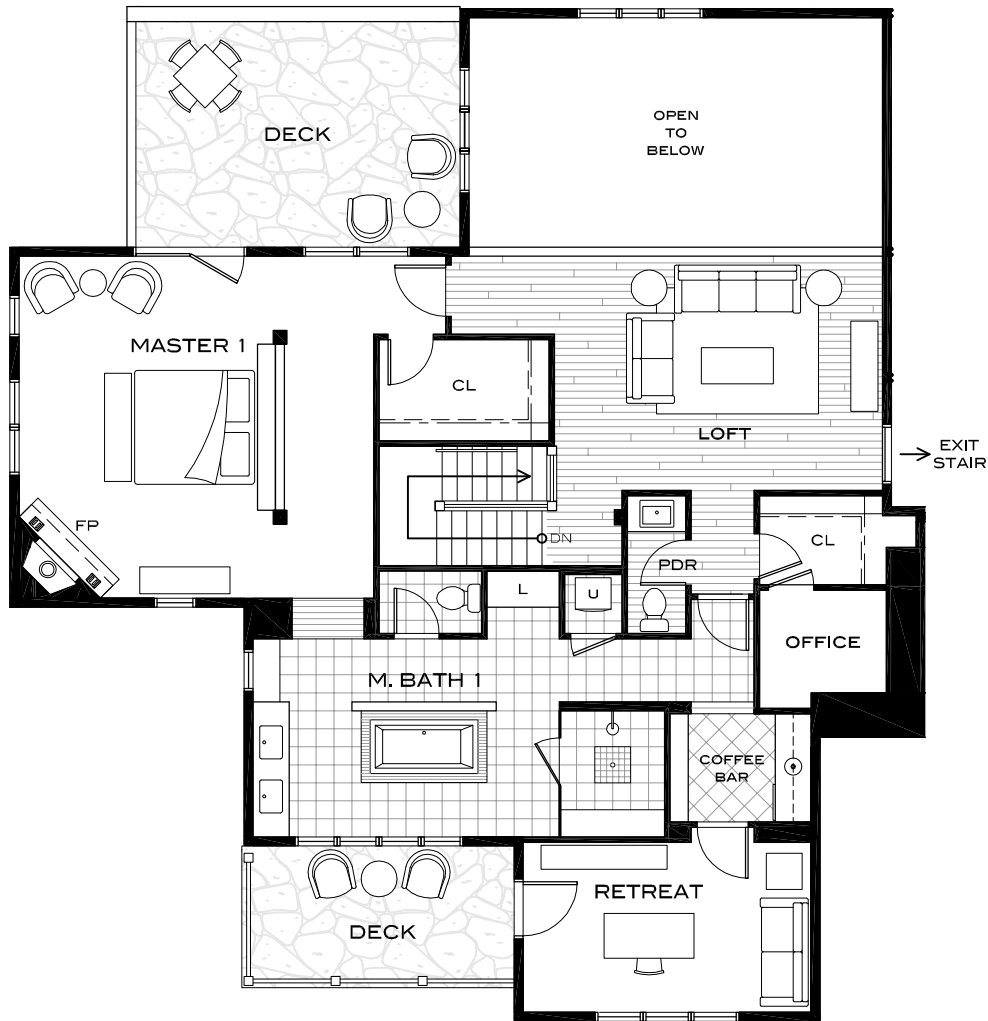

UPPER LEVEL
1504 S.F.

UNIT 501

4411 S.F.

4 BEDROOM

5 BATH