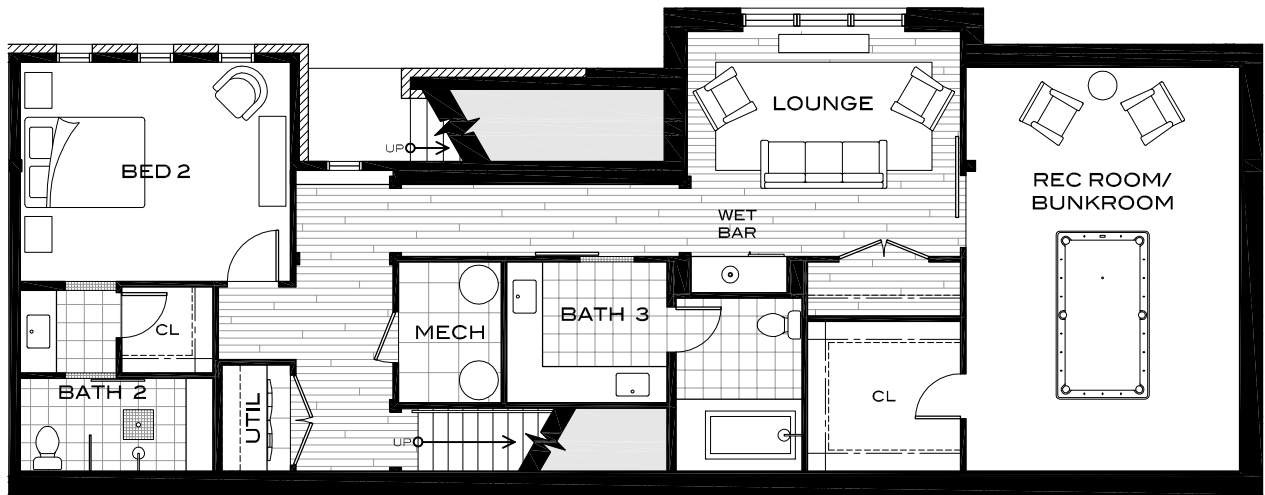

LOWER LEVEL
1410 S.F.

UNIT 104

2884 S.F.

3 BEDROOM

3.5 BATH