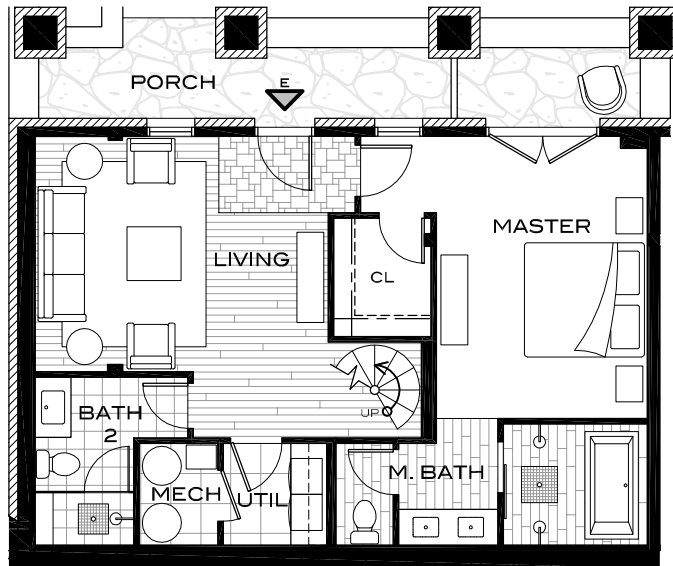

LOWER LEVEL
773 S.F.

UNIT 103

1400 S.F.

1 BEDROOM

2.5 BATH