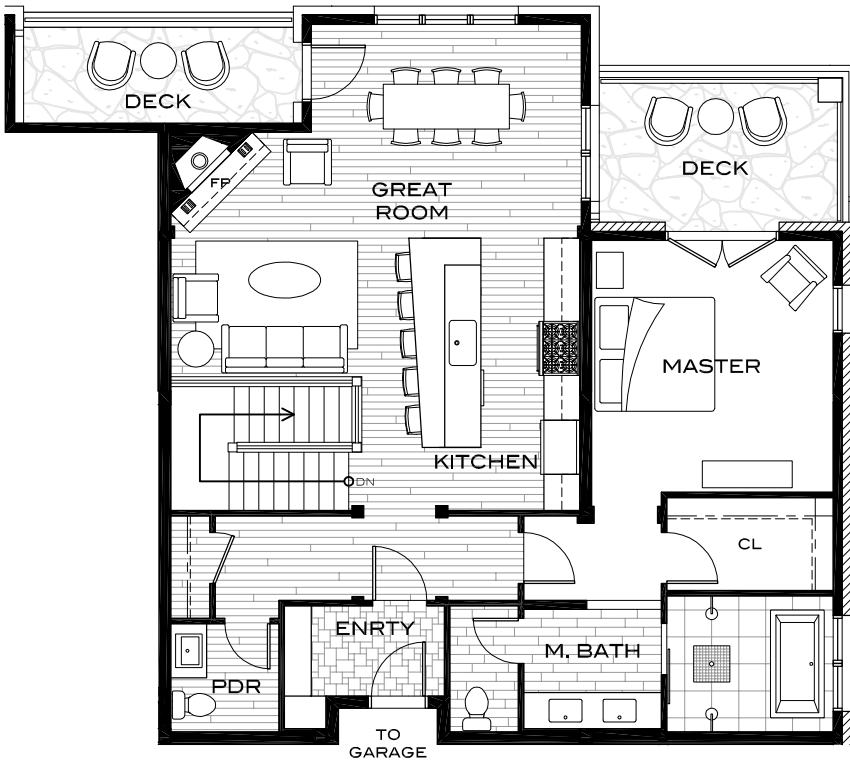

UPPER LEVEL
1218 S.F.

UNIT 102

2504 S.F.
3 BEDROOM
4 BATH