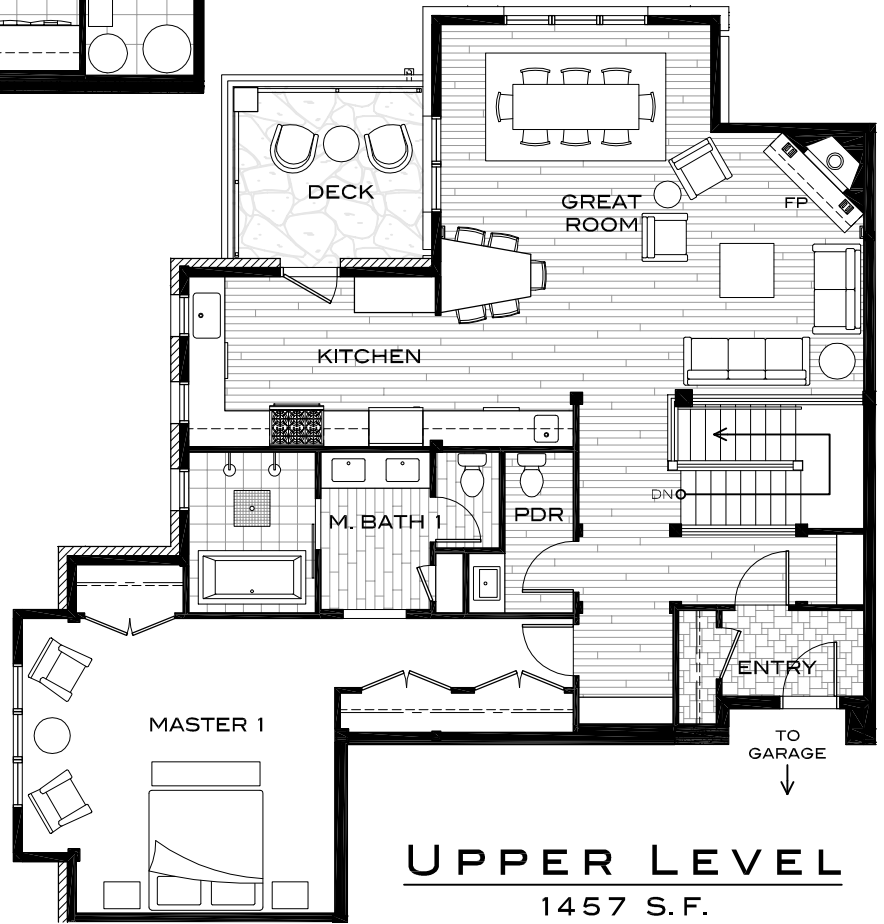

UPPER LEVEL
1457 S.F.

UNIT 101

3810 S.F.

3 BEDROOM / 2 FLEX

5 BATH