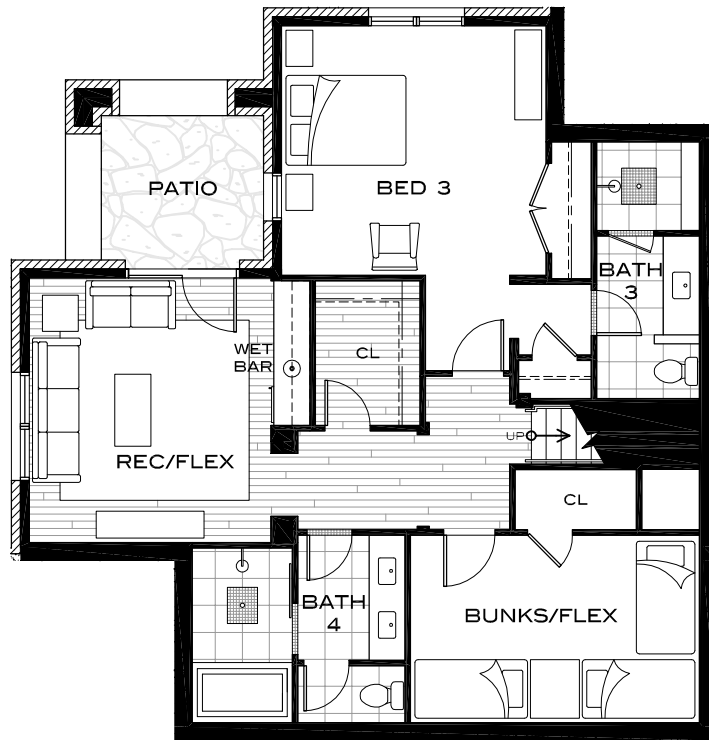

LOWER LEVEL
1097 S.F.

UNIT 101 3810 S.F.

3 BEDROOM / 2 FLEX
5 BATH